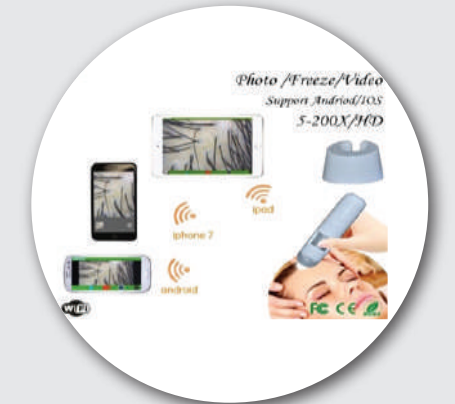

22 G * 50 mm
 23 G * 70 mm
 24 G * 50 mm
 25 G * 50 mm
 27 G * 30 mm
 27 G * 50 mm

Mirror Cannula for Filler

30G * 4mm
 32 G * 4mm
 30 G * 6mm
 32 G* 6mm
 30 G * 13 mm

Hypodermic Needles

Laser Goggles & Eye Shield

Magnifying Goggles

Derma scope Wireless
 & can be Connected to any Device

Light LED Magnifier
 with Trolley

Dermapen Needles

Mesotouch Microneedling