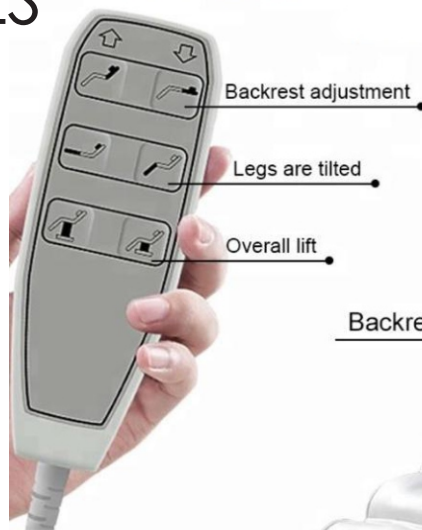

BEAUTY BED

THREE OR FOUR MOTOR CONTROLS

Acrylic base

1. Easy to clean
2. Long service life
3. Easy to disassemble
4. Graceful and sturdiness

Manual measurement, Deviation 1-2cm.

Pillow hole

The humanized design is convenient and breathable, and it will not feel uncomfortable because of the large or small size.

Handrail

Detachable, designed according to the non arc line of the human body, soft and comfortable.

Hand Control

Convenient and quick, can control the whole lifting, backrest, leg adjustment.

Intimate Design

The acrylic cover for the curve is designed to make the operator close to the customer, and the operation is more energy saving.

Environmental Mat

We use environmental rubber mats, do not hurt the floor, prevent skidding, and strong supporting force.

Exclusive plug

The power line plugged board is placed in the appearance of the product, which is convenient and practical.