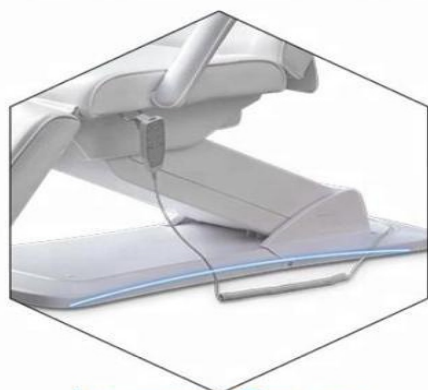

BEAUTY BED

THREE OR FOUR MOTOR CONTROLS

Acrylic base

1. Easy to clean
2. Long service life
3. Easy to disassemble
4. Graceful and sturdiness

Manual measurement, Deviation 1-2cm.

Pillow hole

The humanized design is convenient and breathable, and it will not feel uncomfortable because of the large or small size.

Handrail

Detachable, designed according to the non arc line of the human body, soft and comfortable.

Hand Control

Convenient and quick, can control the whole lifting, backrest, leg adjustment.

Intimate Design

The acrylic cover for the curve is designed to make the operator close to the customer, and the operation is more energy saving.

Environmental Mat

We use environmental rubber mats, do not hurt the floor, prevent skidding, and strong supporting force.

Exclusive plug

The power line plugged board is placed in the appearance of the product, which is convenient and practical.