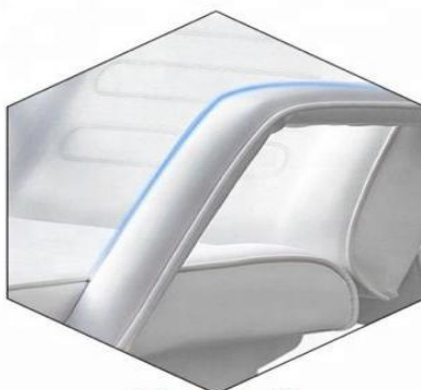

BEAUTY BED

THREE OR FOUR MOTOR CONTROLS

Acrylic base

1. Easy to clean
2. Long service life
3. Easy to disassemble
4. Graceful and sturdiness

Manual measurement, Deviation 1-2cm.

Pillow hole

The humanized design is convenient and breathable, and it will not feel uncomfortable because of the large or small size.

Handrail

Detachable, designed according to the non arc line of the human body, soft and comfortable.

Hand Control

Convenient and quick, can control the whole lifting, backrest, leg adjustment.

Intimate Design

The acrylic cover for the curve is designed to make the operator close to the customer, and the operation is more energy saving.

Environmental Mat

We use environmental rubber mats, do not hurt the floor, prevent skidding, and strong supporting force.

Exclusive plug

The power line plugged board is placed in the appearance of the product, which is convenient and practical.